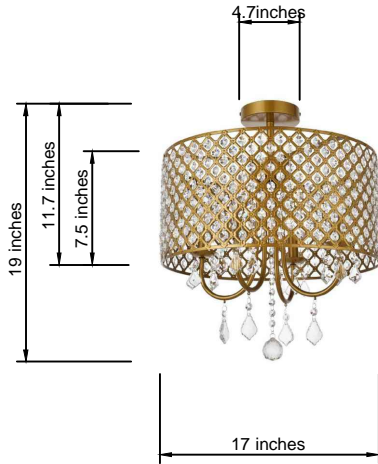

PRODUCT SPECIFICATION SHEET

Elise COLLECTION

Elise 4-Light Brass Ceiling lamp Clear

Brass
Item No:LD710F17BR

Black
Item No:LD710F17BK

Chrome
Item No:LD710F17C

Available Finishes

Dimensions

Canopy Size(in)	Ø4.7" H11.0"
Chain/Rod Length	N/A
Length	N/A
Width	Ø 17"
Height	19"
Maximum Height	N/A

Specifications

Finish	3 Finishes
Material	Metal+Crystal
Crystal Color	Clear
Type	Ceiling lamp
Hanging Device	N/A
Voltage	110-125V
Dimmable	Yes
Warranty	1Year Limited
Shipment Type	Small Parcel

Bulb / Socket

Socket Type	E12
Number of Lights	4
Wattage/Bulb	160W
Included	No

Installation

Indoor/Outdoor	Indoor
Dry/Wet/Damp	Dry
Weight	7.08LBS
Wire Length	6"
Safety Rating	ETL Listed